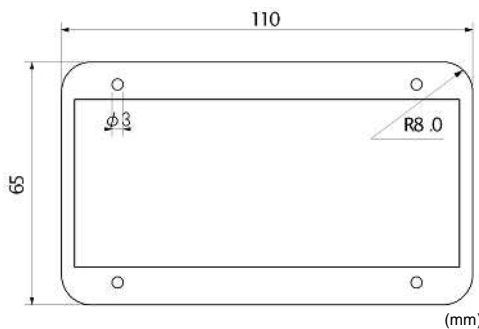

UHF Tag for Wooden Pallet

Flexible and heavy-duty

Application: RTI (Returnable Transportation Item) management, especially for wooden pallets, asset management

1. Basic Specifications

Parameter	Description	Note
IC chip	Impinj MONZA3	
Operating frequency	920-960MHz (Asia)	
Communication standard	EPCglobal Class1 Generation2	
Memory	96bits EPC	
Number of write times	100,000	as per specifications of IC chip
Anti-collision	Yes	
Read distance	4.0m and more (Reference data)	

2. Physical Specifications

Parameter	Description	Note
Dimensions	Long side 110.0 ± 0.3mm	
	Short side 65.0 ± 0.3mm	
	Corners R8.0mm	
	thickness 2.0 ± 0.3mm	
Inlay material	Substrate PET Antenna Aluminum	
Surface material	Flexible-PVC (UV)	